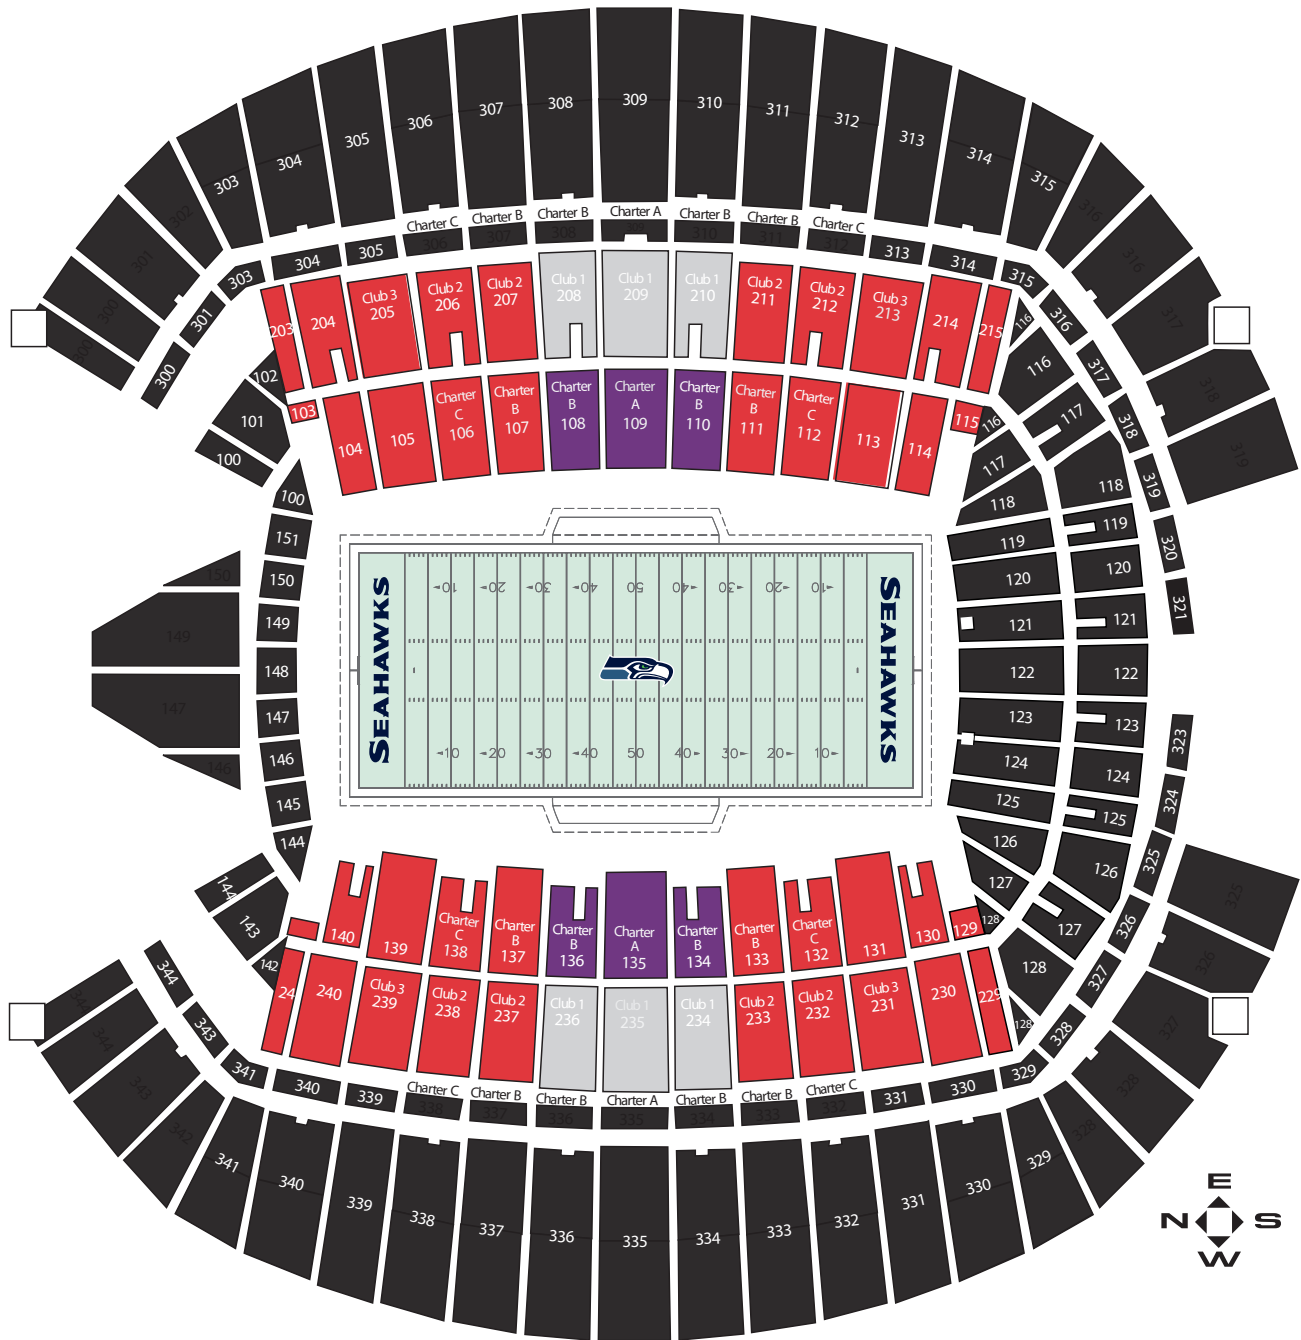

# 2010 SHOWDOWN ON THE SOUND

EQF0911 GA/RESV.

CWU on West Side  
EWU on East Side

○ \$35    ● \$25    ● \$15 GA

**CENTRAL WASHINGTON UNIV VS EASTERN WASHINGTON UNIV**  
**SEPTEMBER 11, 2010 6PM**